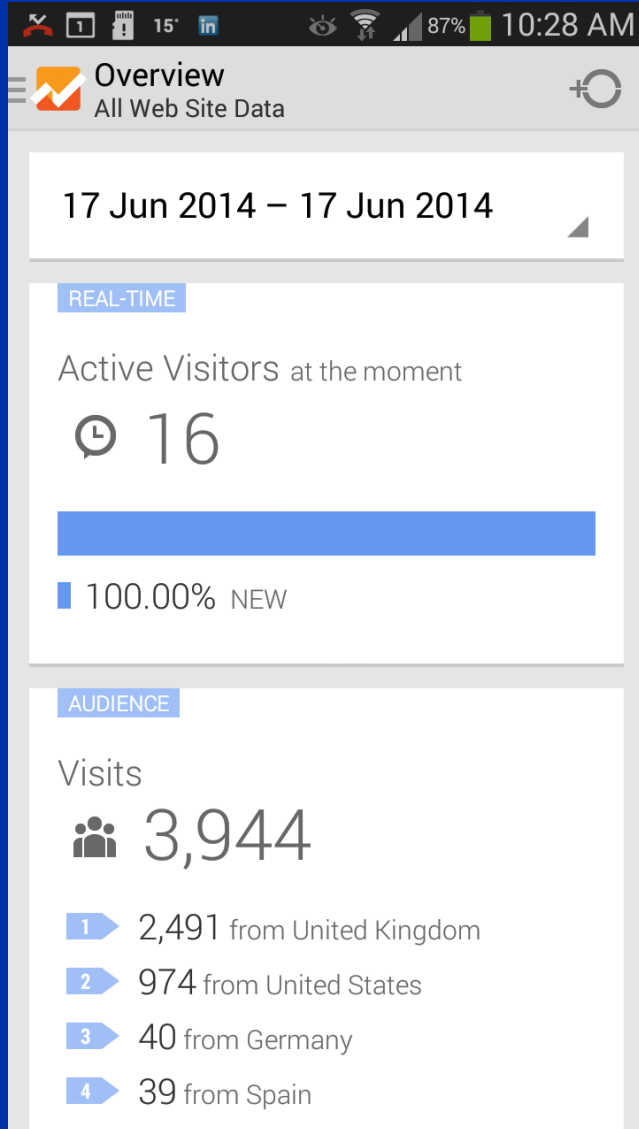

Global reach of over 1m key industry personnel

gibsonglobalsearch.com

- ✓ Up to 4,000 unique daily visitors
- ✓ Circa 60% of traffic views Jobs Listing
- ✓ Global audience

**Weekly Job Alert
Newsletter sent to over
20,000 active subscribers
delivered at a time for
maximum impact**

Daily and direct Social Media broadcast to a combined global network of over 1 million people

- ✓ Active candidate database of 100,000+
- ✓ 16,000 Twitter followers
- ✓ 30,000 LinkedIn connections
- ✓ Corporate LinkedIn account – access to 300,000,000+ professionals
- ✓ 50+ Sector Specific LinkedIn Groups